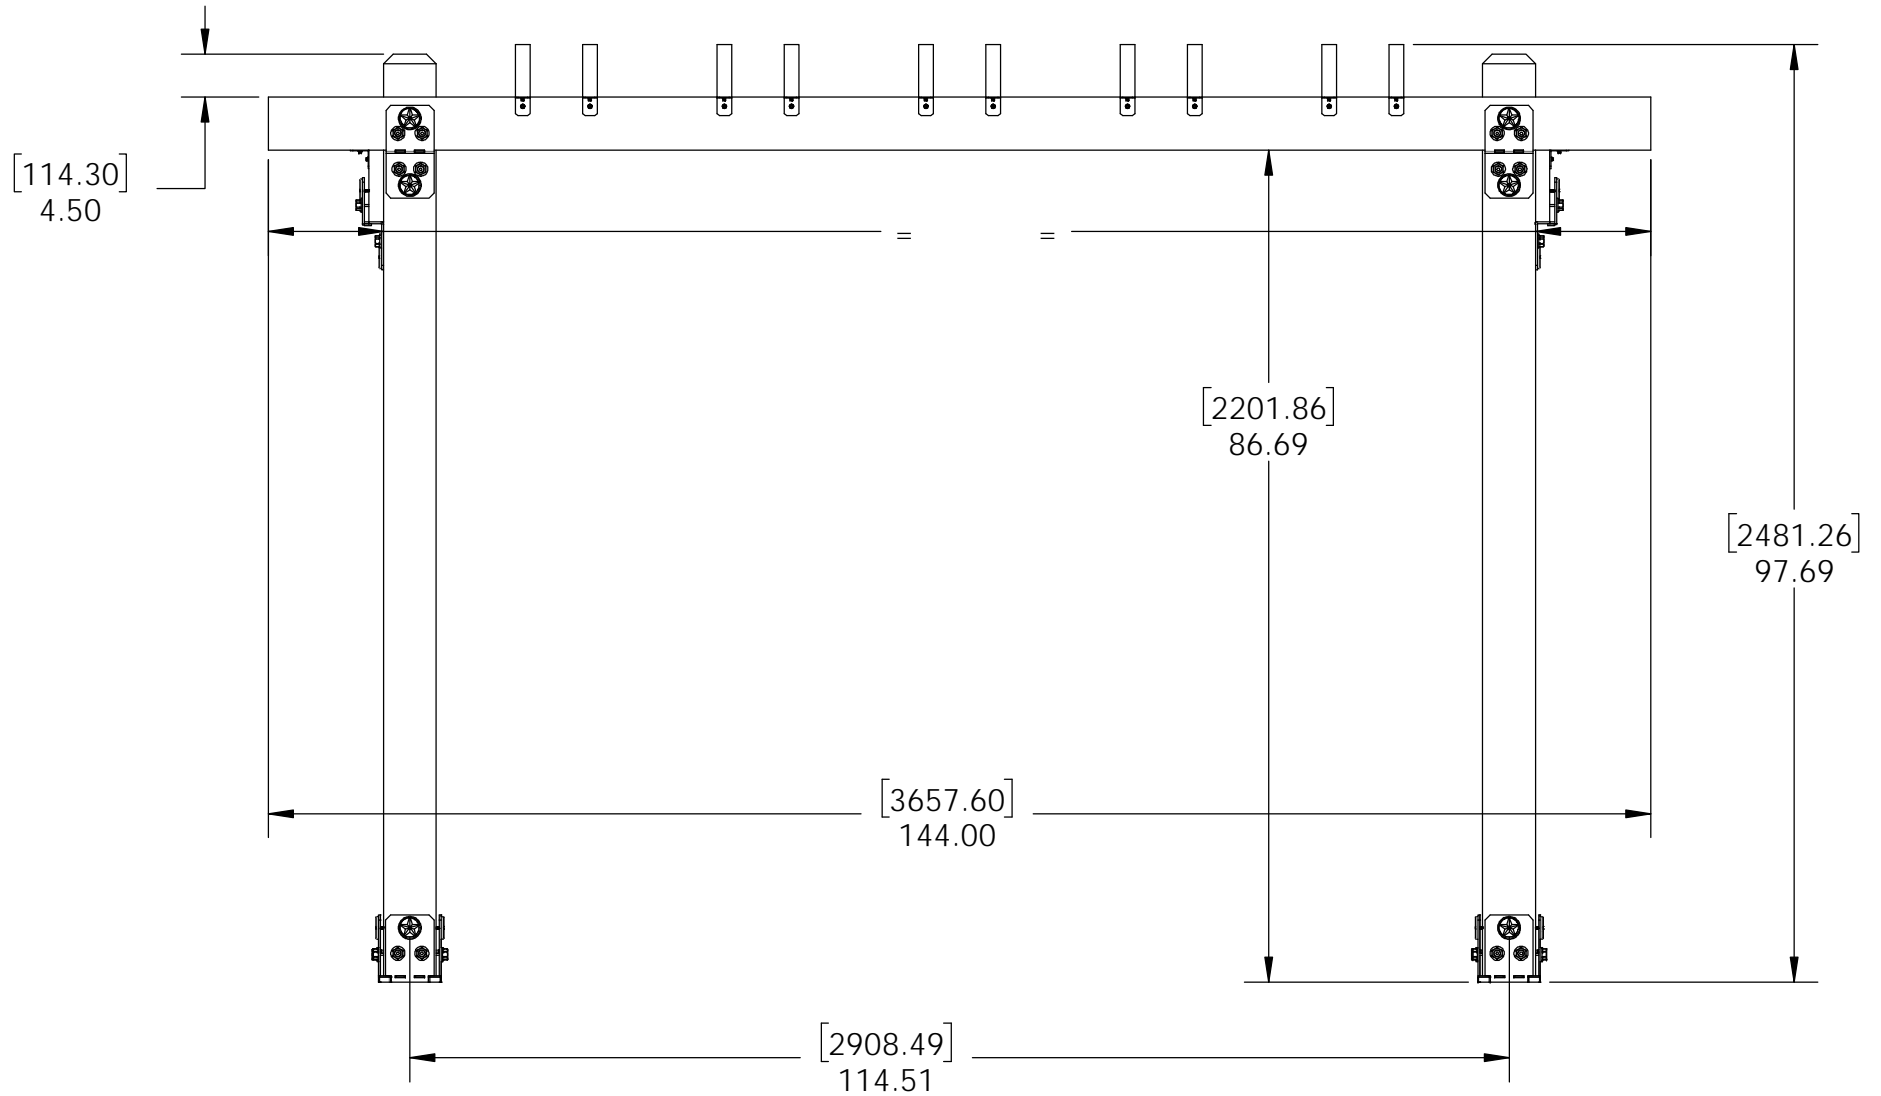

DESIGN

PURCHASE

CONSTRUCT

ENJOY

OZCO Project #296 - Pergola Inset Rafters with 6x6 Posts

OZCO Project #296 - Pergola Inset Rafters with 6x6 Posts

OZCO BUILDING PRODUCTS

V2.00 - Installation Instructions, Specifications and Project Plans are effective 3/13/2018 . This information is updated periodically and should not be relied upon after 2 years from 3/13/2018 . Please visit OZCOBP.com to get current information. 1

Overview-Front

OZCO Project #296 - Pergola Inset Rafters with 6x6 Posts

Overview-Top

OZCO Project #296 - Pergola Inset Rafters with 6x6 Posts

Overview-Right

OZCO Project #296 - Pergola Inset Rafters with 6x6 Posts

shown with optional 56623

Material List

QTY.	PART NUMBER	DESCRIPTION
4	51708	6x6 Post Base (6x6-PB-IW)
3	56623	2-3/8" OD Star
4	51735	6" Post to Beam (P2B-IW-6)
4	51717	2" Standard Rafter Clip (RC-IW-2)
4	6x6x8L	6x6x8
2	2x8x8L	2x8x8
8	2x6x12L	2x6x12
10	2x6x8L	2x6x8

ITEM NO.	QTY.	PART NUMBER	DESCRIPTION
1	4	6x6 Post	6X6X96.00
2	2	2x8 Board	2x8x96.00
3	8	2x6 Board	2x6x144.00
4	10	2x6 Board	2x6x96.00
5	4	51735	6" Post to Beam (P2B-IW-6)
6	4	51708	6x6 Post Base (6x6-PB-IW)
7	3.2	51717	2" Standard Rafter Clips (RC-IW-2)