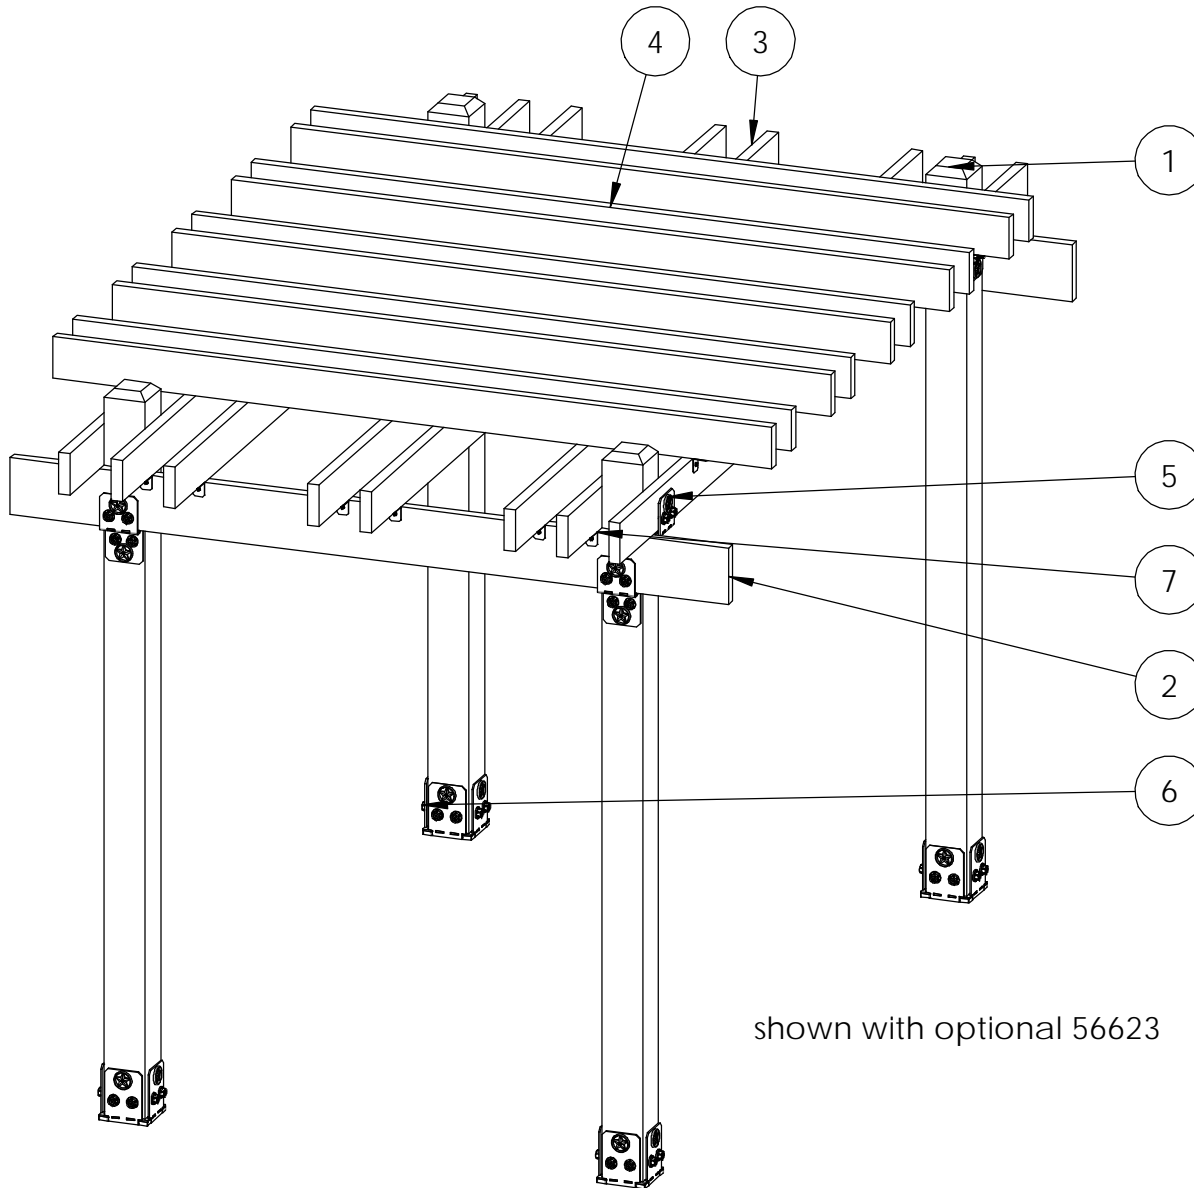

Overview-Front

OZCO Project #296 - Pergola Inset Rafters with 6x6 Posts

Overview-Top

OZCO Project #296 - Pergola Inset Rafters with 6x6 Posts

Overview-Right

OZCO Project #296 - Pergola Inset Rafters with 6x6 Posts

Overview-Transparent

**OZCO Project #296 - Pergola Inset Rafters
with 6x6 Posts**

V2.00 - Installation Instructions, Specifications and Project Plans are effective 3/13/2018 . This information is updated periodically and should not be relied upon after 2 years from 3/13/2018 . Please visit OZCOBP.com to get current information.

shown with optional 56623

Material List

QTY.	PART NUMBER	DESCRIPTION
4	51708	6x6 Post Base (6x6-PB-IW)
3	56623	2-3/8" OD Star
4	51735	6" Post to Beam (P2B-IW-6)
4	51717	2" Standard Rafter Clip (RC-IW-2)
4	6x6x8L	6x6x8
2	2x8x8L	2x8x8
8	2x6x12L	2x6x12
10	2x6x8L	2x6x8

ITEM NO.	QTY.	PART NUMBER	DESCRIPTION
1	4	6x6 Post	6X6X96.00
2	2	2x8 Board	2x8x96.00
3	8	2x6 Board	2x6x144.00
4	10	2x6 Board	2x6x96.00
5	4	51735	6" Post to Beam (P2B-IW-6)
6	4	51708	6x6 Post Base (6x6-PB-IW)
7	3.2	51717	2" Standard Rafter Clips (RC-IW-2)