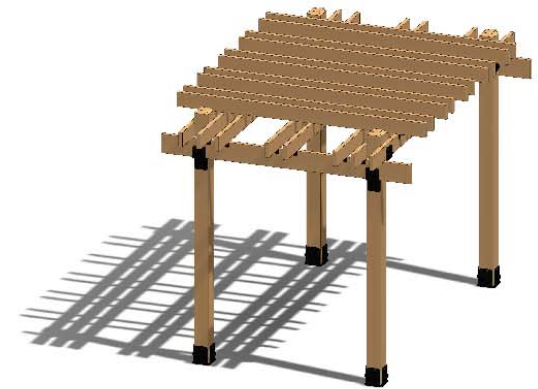

DESIGN

PURCHASE

CONSTRUCT

ENJOY

OZCO Project #296 - Pergola Inset Rafters with 6x6 Posts

OZCO Project #296 - Pergola Inset Rafters with 6x6 Posts

OZCO BUILDING PRODUCTS

V2.00 - Installation Instructions, Specifications and Project Plans are effective 3/13/2018 . This information is updated periodically and should not be relied upon after 2 years from 3/13/2018 . Please visit OZCOBP.com to get current information. 1

Overview-Front

OZCO Project #296 - Pergola Inset Rafters with 6x6 Posts

Overview-Top

OZCO Project #296 - Pergola Inset Rafters with 6x6 Posts

Overview-Right

OZCO Project #296 - Pergola Inset Rafters with 6x6 Posts

Overview-Transparent

**OZCO Project #296 - Pergola Inset Rafters
with 6x6 Posts**

V2.00 - Installation Instructions, Specifications and Project Plans are effective 3/13/2018 . This information is updated periodically and should not be relied upon after 2 years from 3/13/2018 . Please visit OZCOBP.com to get current information.