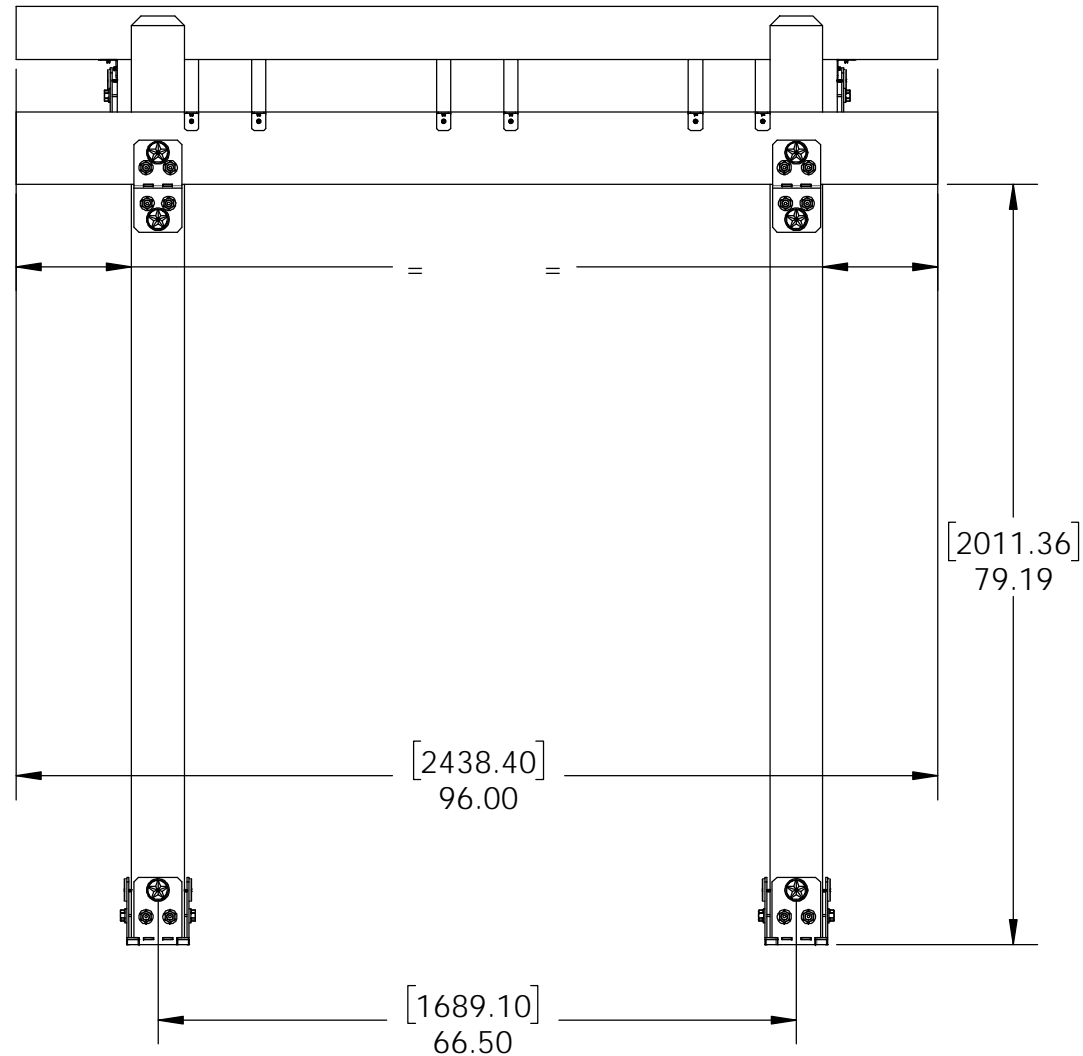

DESIGN

PURCHASE

CONSTRUCT

ENJOY

OZCO Project #296 - Pergola Inset Rafters with 6x6 Posts

OZCO Project #296 - Pergola Inset Rafters with 6x6 Posts

OZCO BUILDING PRODUCTS

V2.00 - Installation Instructions, Specifications and Project Plans are effective 3/13/2018 . This information is updated periodically and should not be relied upon after 2 years from 3/13/2018 . Please visit OZCOBP.com to get current information. 1

Overview-Front

OZCO Project #296 - Pergola Inset Rafters with 6x6 Posts

Overview-Top

OZCO Project #296 - Pergola Inset Rafters with 6x6 Posts

Overview-Right

OZCO Project #296 - Pergola Inset Rafters with 6x6 Posts

shown with optional 56623

Material List

QTY.	PART NUMBER	DESCRIPTION
4	51708	6x6 Post Base (6x6-PB-IW)
3	56623	2-3/8" OD Star
4	51735	6" Post to Beam (P2B-IW-6)
4	51717	2" Standard Rafter Clip (RC-IW-2)
4	6x6x8L	6x6x8
2	2x8x8L	2x8x8
8	2x6x12L	2x6x12
10	2x6x8L	2x6x8

ITEM NO.	QTY.	PART NUMBER	DESCRIPTION
1	4	6x6 Post	6X6X96.00
2	2	2x8 Board	2x8x96.00
3	8	2x6 Board	2x6x144.00
4	10	2x6 Board	2x6x96.00
5	4	51735	6" Post to Beam (P2B-IW-6)
6	4	51708	6x6 Post Base (6x6-PB-IW)
7	3.2	51717	2" Standard Rafter Clips (RC-IW-2)