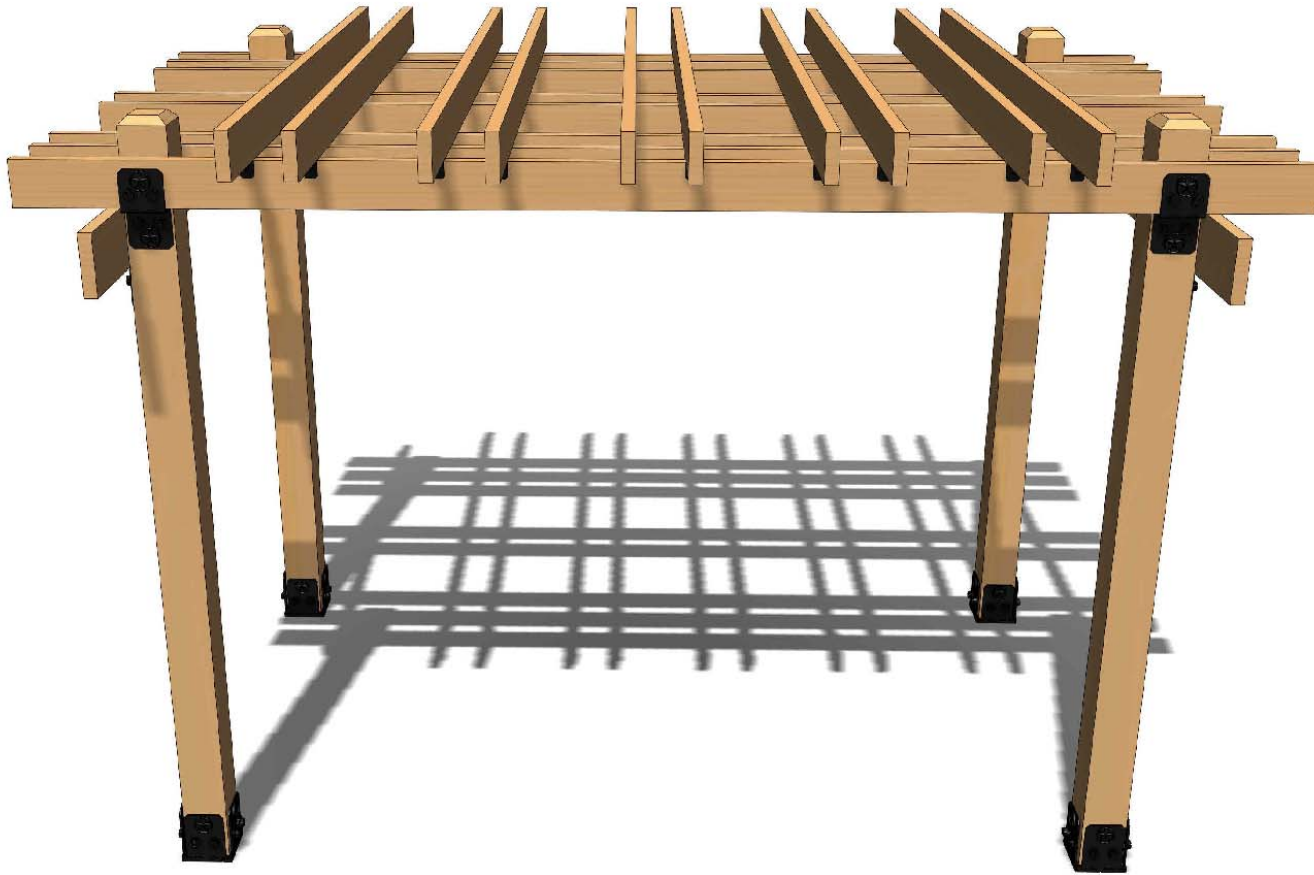

DESIGN

PURCHASE

CONSTRUCT

ENJOY

OZCO Project #296 - Pergola Inset Rafters with 6x6 Posts

OZCO Project #296 - Pergola Inset Rafters with 6x6 Posts

OZCO BUILDING PRODUCTS

V2.00 - Installation Instructions, Specifications and Project Plans are effective 3/13/2018 . This information is updated periodically and should not be relied upon after 2 years from 3/13/2018 . Please visit OZCOBP.com to get current information. 1

Overview-Front

OZCO Project #296 - Pergola Inset Rafters with 6x6 Posts

Overview-Top

OZCO Project #296 - Pergola Inset Rafters with 6x6 Posts

Overview-Right

OZCO Project #296 - Pergola Inset Rafters with 6x6 Posts

Overview-Transparent

**OZCO Project #296 - Pergola Inset Rafters
with 6x6 Posts**

V2.00 - Installation Instructions, Specifications and Project Plans are effective 3/13/2018 . This information is updated periodically and should not be relied upon after 2 years from 3/13/2018 . Please visit OZCOBP.com to get current information.

ITEM NO.	QTY.	PART NUMBER	DESCRIPTION
1	4	6x6 Post	6X6X96.00
2	2	2x8 Board	2x8x96.00
3	8	2x6 Board	2x6x144.00
4	10	2x6 Board	2x6x96.00
5	4	51735	6" Post to Beam (P2B-IW-6)
6	4	51708	6x6 Post Base (6x6-PB-IW)
7	3.2	51717	2" Standard Rafter Clips (RC-IW-2)