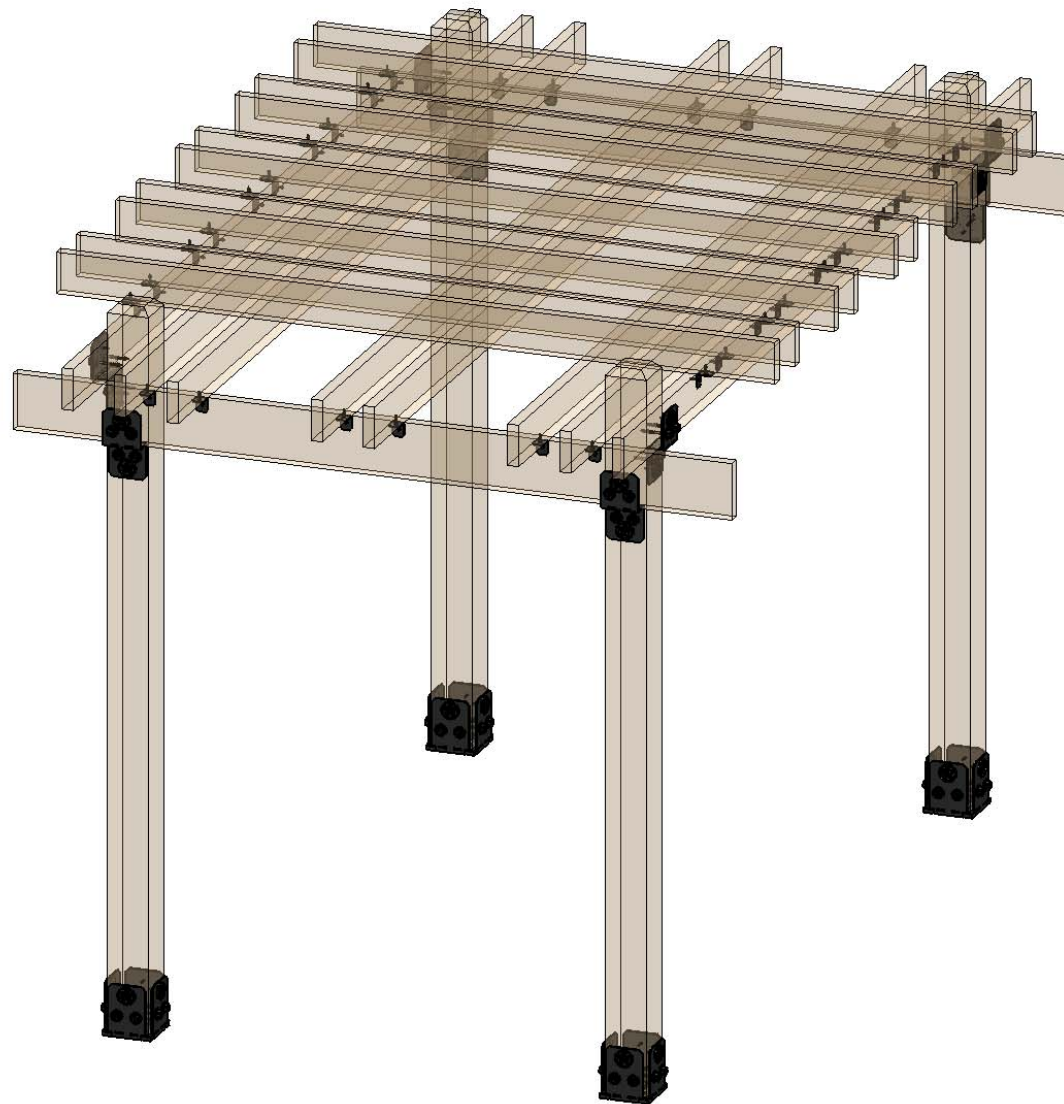

DESIGN

PURCHASE

CONSTRUCT

ENJOY

OZCO Project #296 - Pergola Inset Rafters with 6x6 Posts

OZCO Project #296 - Pergola Inset Rafters with 6x6 Posts

OZCO BUILDING PRODUCTS

V2.00 - Installation Instructions, Specifications and Project Plans are effective 3/13/2018 . This information is updated periodically and should not be relied upon after 2 years from 3/13/2018 . Please visit OZCOBP.com to get current information. 1

Overview-Front

OZCO Project #296 - Pergola Inset Rafters with 6x6 Posts

Overview-Top

OZCO Project #296 - Pergola Inset Rafters with 6x6 Posts

Overview-Right

OZCO Project #296 - Pergola Inset Rafters with 6x6 Posts

Overview-Transparent

**OZCO Project #296 - Pergola Inset Rafters
with 6x6 Posts**

V2.00 - Installation Instructions, Specifications and Project Plans are effective 3/13/2018 . This information is updated periodically and should not be relied upon after 2 years from 3/13/2018 . Please visit OZCOBP.com to get current information.

shown with optional 56623

Material List

QTY.	PART NUMBER	DESCRIPTION
4	51708	6x6 Post Base (6x6-PB-IW)
3	56623	2-3/8" OD Star
4	51735	6" Post to Beam (P2B-IW-6)
4	51717	2" Standard Rafter Clip (RC-IW-2)
4	6x6x8L	6x6x8
2	2x8x8L	2x8x8
8	2x6x12L	2x6x12
10	2x6x8L	2x6x8