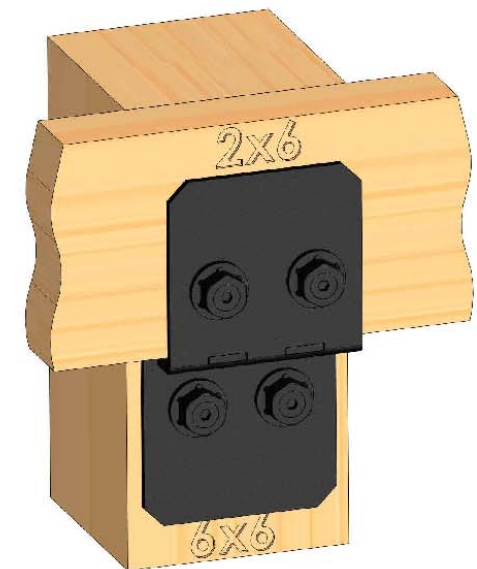

2 great styles
Same functionality
choose your
connection lifestyle

both styles available for
most products

Ironwood
(517XX series)