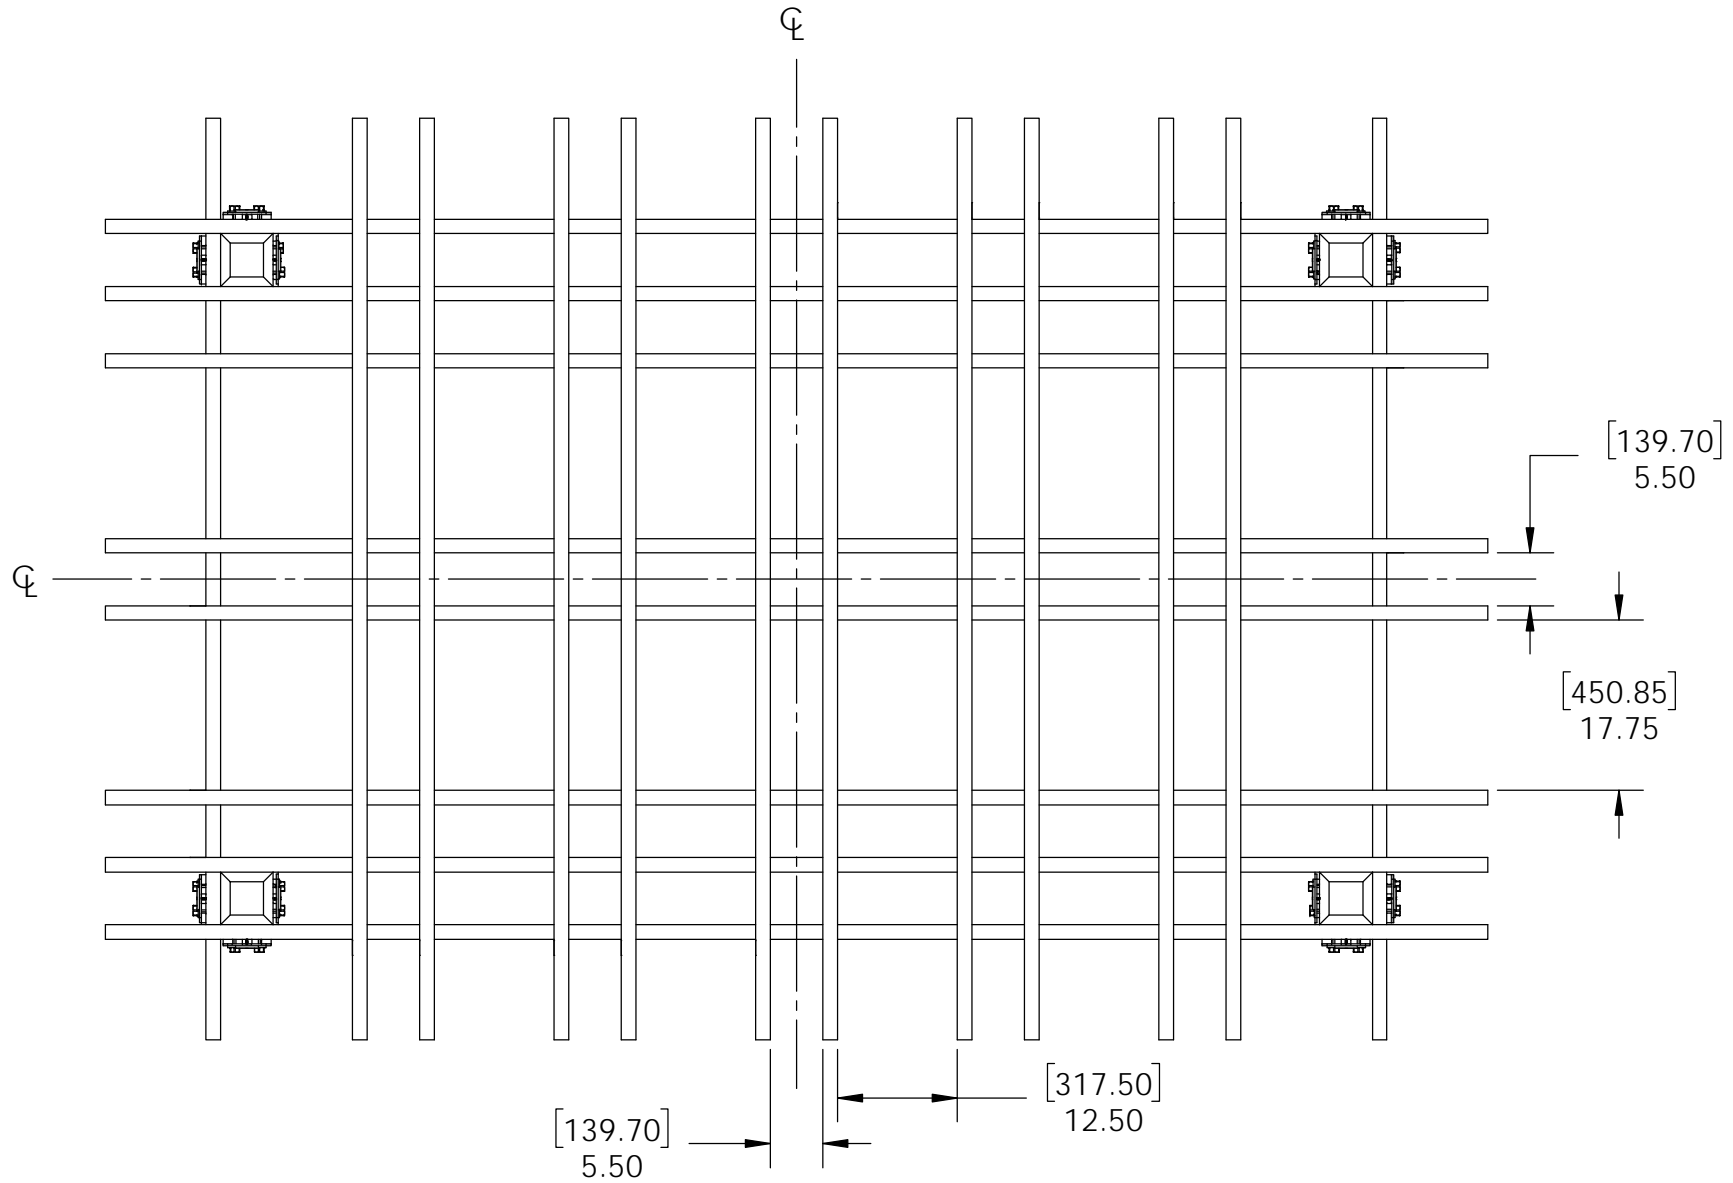

DESIGN

PURCHASE

CONSTRUCT

ENJOY

OZCO Project #296 - Pergola Inset Rafters with 6x6 Posts

OZCO Project #296 - Pergola Inset Rafters with 6x6 Posts

OZCO BUILDING PRODUCTS

V2.00 - Installation Instructions, Specifications and Project Plans are effective 3/13/2018 . This information is updated periodically and should not be relied upon after 2 years from 3/13/2018 . Please visit OZCOBP.com to get current information. 1

Overview-Front

OZCO Project #296 - Pergola Inset Rafters with 6x6 Posts

Overview-Top

OZCO Project #296 - Pergola Inset Rafters with 6x6 Posts

Overview-Right

OZCO Project #296 - Pergola Inset Rafters with 6x6 Posts

shown with optional 56623

Material List

QTY.	PART NUMBER	DESCRIPTION
4	51708	6x6 Post Base (6x6-PB-IW)
3	56623	2-3/8" OD Star
4	51735	6" Post to Beam (P2B-IW-6)
4	51717	2" Standard Rafter Clip (RC-IW-2)
4	6x6x8L	6x6x8
2	2x8x8L	2x8x8
8	2x6x12L	2x6x12
10	2x6x8L	2x6x8

ITEM NO.	QTY.	PART NUMBER	DESCRIPTION
1	4	6x6 Post	6X6X96.00
2	2	2x8 Board	2x8x96.00
3	8	2x6 Board	2x6x144.00
4	10	2x6 Board	2x6x96.00
5	4	51735	6" Post to Beam (P2B-IW-6)
6	4	51708	6x6 Post Base (6x6-PB-IW)
7	3.2	51717	2" Standard Rafter Clips (RC-IW-2)