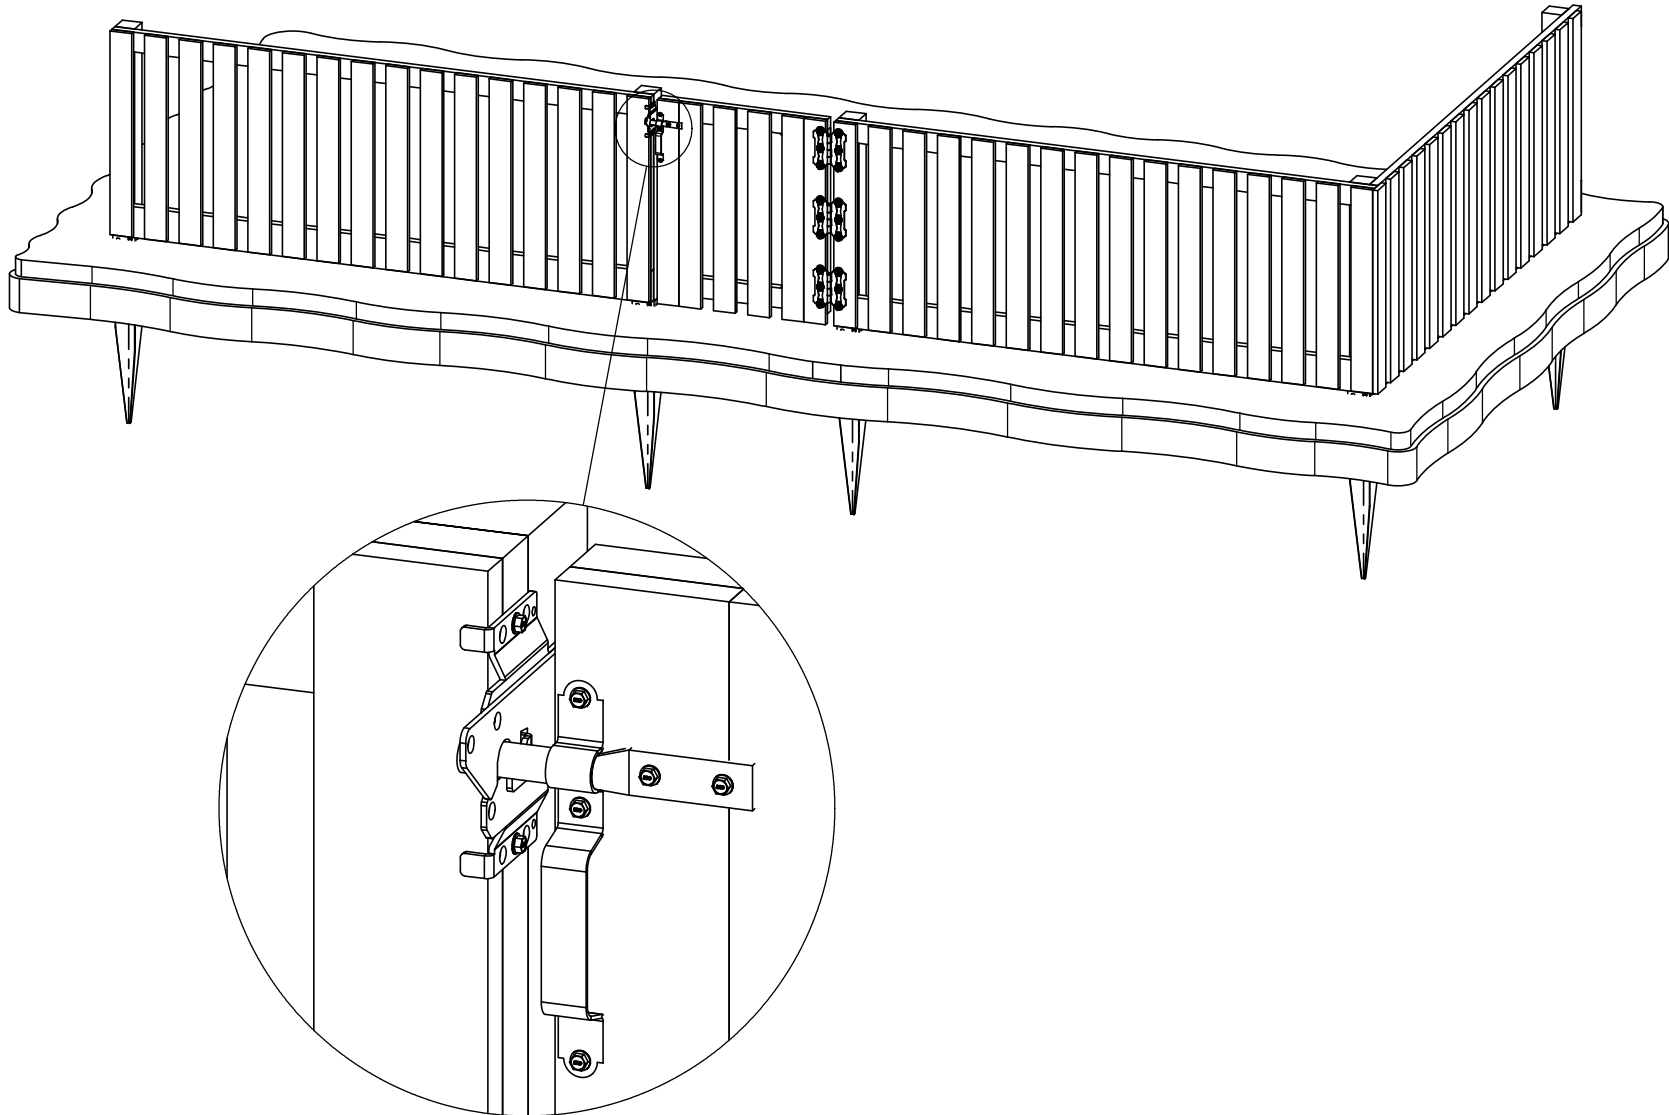

step 8

OZCO Project #411 - Wood Picket Fence and Gate with Butterfly Hinges and Latch