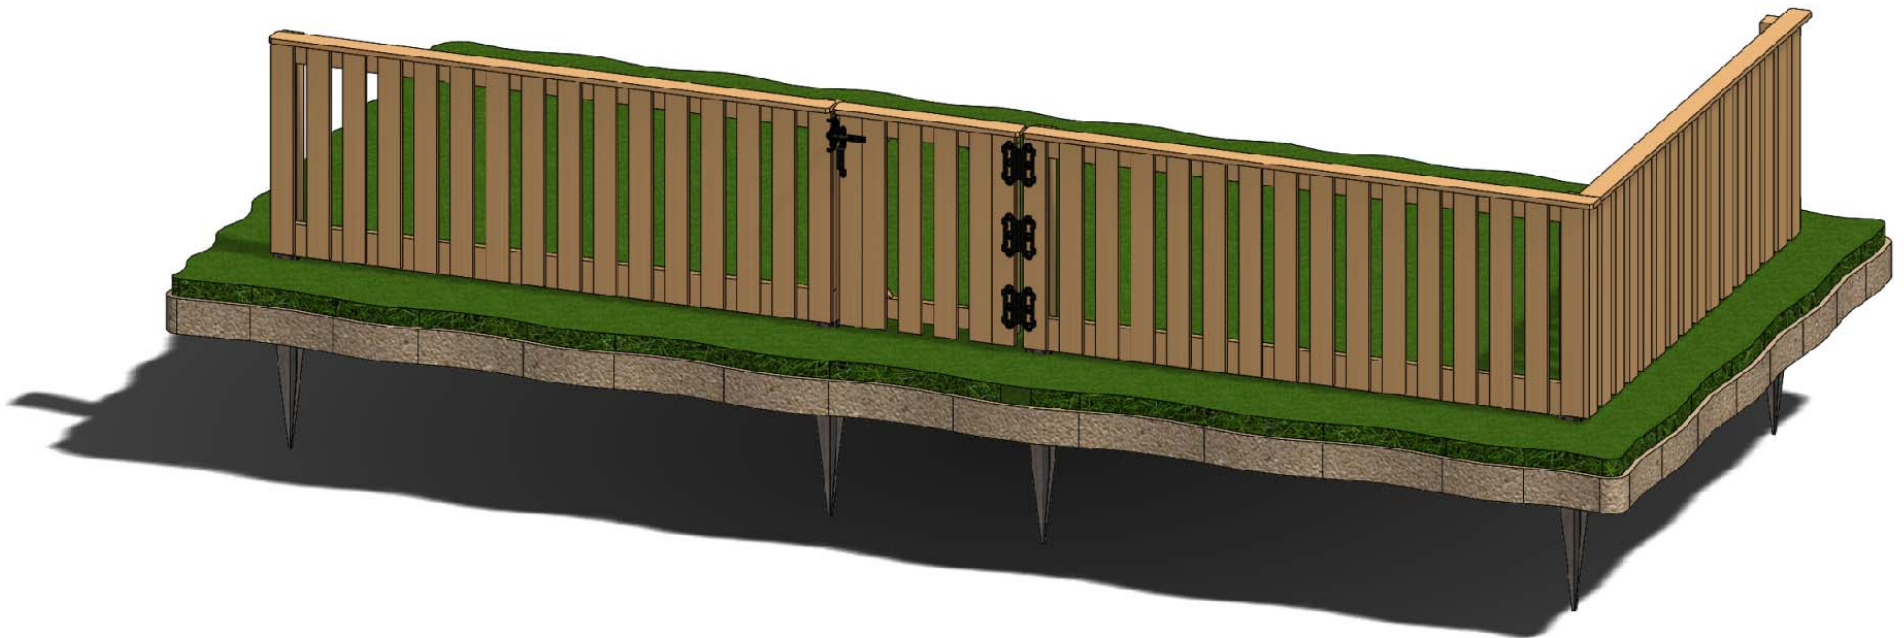

DESIGN

PURCHASE

CONSTRUCT

ENJOY

OZCO Project #411 - Wood Picket Fence and Gate with Butterfly Hinges and Latch

OZCO BUILDING PRODUCTS ■ ■ ■

Overview

OZCO Project #411 - Wood Picket Fence and Gate with Butterfly Hinges and Latch

ITEM NO.	QTY.	PART NUMBER	DESCRIPTION
1	5	4x4 Post	4x4x42.00
2	3	2x6 Board	2x6x96.00
3	3	2x4 Board	2x4x96.00
4	2	2x4 Board	2x4x29.00
5	4	2x4 Board	2x4x7.00
6	2	2x4 Board	2x4x27.36
7	2	2x4 Board	2x4x30.00
8	54	1x4 Cedar Board	1x4x36.00
9	1	1x4 Cedar Board	1x4x96.00
10	1	1x4 Cedar Board	1x4x97.88
11	1	1x4 Cedar Board	1x4x96.00
12	1	1x4 Cedar Board	1x4x32.00
13	5	30160	T4-850, 34", 4X4 Butterfly Hinge Kit (B-HINGE)
14	1	56655	Standard Latch Kit (S-LATCH)
15	1	56656	

Bill of Materials

OZCO Project #411 - Wood Picket Fence and Gate with Butterfly Hinges and Latch

QTY.	PART NUMBER	DESCRIPTION
5	30160	T4-850, 34", 4X4
1	56655	Butterfly Hinge Kit (B-HINGE)
1	56656	Standard Latch Kit (S-LATCH)
3	4x4x8L	4x4x8
3	2x6x8L	2x6x8
4	2x4x8L	2x4x8
2	2x4x6L	2x4x6
28	1x4x6L	1x4x6
2	1x4x8L	1x4x8
1	1x4x10L	1x4x10