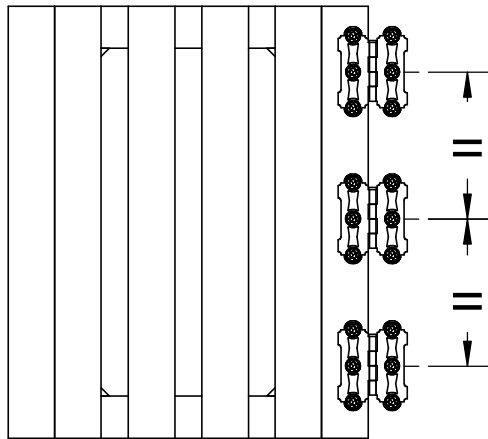

Material List

OZCO Project #411 - Wood Picket Fence and Gate with Butterfly Hinges and Latch

V2.00 - Installation Instructions, Specifications and Project Plans are effective 3/13/2018 . This information is updated periodically and should not be relied upon after 2 years from 3/13/2018 . Please visit OZCOBP.com to get current information.

56655

30160

56656

Suggested Tools

(others may be required)

OZCO Project #411 - Wood Picket Fence and Gate with Butterfly Hinges and Latch

Gate step 1

Gate step 2

Gate step 3

Gate step 4

Gate step 5

Gate

OZCO Project #411 - Wood Picket Fence and Gate with Butterfly Hinges and Latch

soil & grass

step 1

OZCO Project #411 - Wood Picket Fence and Gate with Butterfly Hinges and Latch