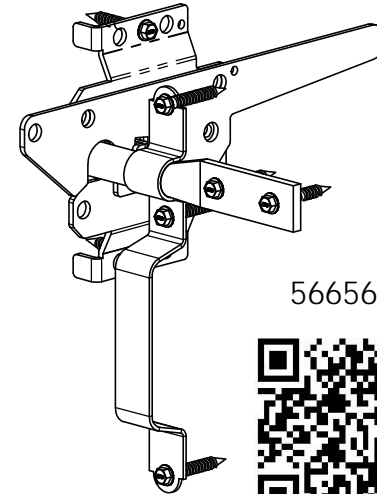

Bill of Materials

OZCO Project #411 - Wood Picket Fence and Gate with Butterfly Hinges and Latch

QTY.	PART NUMBER	DESCRIPTION
5	30160	T4-850, 34", 4X4
1	56655	Butterfly Hinge Kit (B-HINGE)
1	56656	Standard Latch Kit (S-LATCH)
3	4x4x8L	4x4x8
3	2x6x8L	2x6x8
4	2x4x8L	2x4x8
2	2x4x6L	2x4x6
28	1x4x6L	1x4x6
2	1x4x8L	1x4x8
1	1x4x10L	1x4x10

Material List

OZCO Project #411 - Wood Picket Fence and Gate with Butterfly Hinges and Latch

V2.00 - Installation Instructions, Specifications and Project Plans are effective 3/13/2018 . This information is updated periodically and should not be relied upon after 2 years from 3/13/2018 . Please visit OZCOBP.com to get current information.

56655

30160

56656

Suggested Tools

(others may be required)

OZCO Project #411 - Wood Picket Fence and Gate with Butterfly Hinges and Latch

Gate step 1

Gate step 2