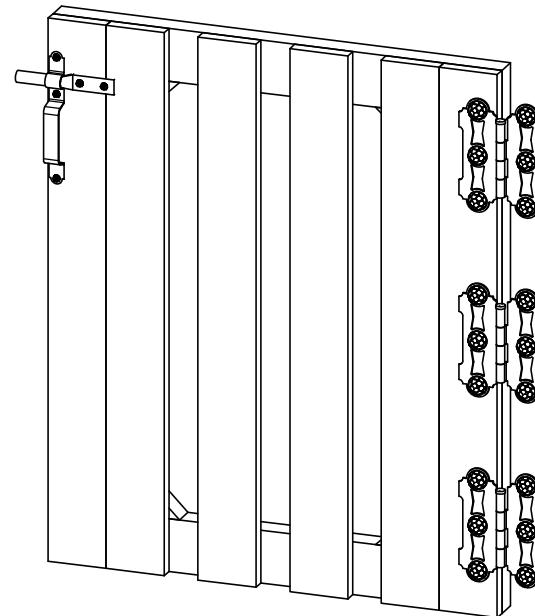

Material List

OZCO Project #411 - Wood Picket Fence and Gate with Butterfly Hinges and Latch

V2.00 - Installation Instructions, Specifications and Project Plans are effective 3/13/2018 . This information is updated periodically and should not be relied upon after 2 years from 3/13/2018 . Please visit OZCOBP.com to get current information.

56655

30160

56656

Suggested Tools

(others may be required)

OZCO Project #411 - Wood Picket Fence and Gate with Butterfly Hinges and Latch

Gate step 1

Gate step 2

Gate step 3

Gate step 4

Gate step 5

Gate

OZCO Project #411 - Wood Picket Fence and Gate with Butterfly Hinges and Latch

soil & grass

step 1

OZCO Project #411 - Wood Picket Fence and Gate with Butterfly Hinges and Latch