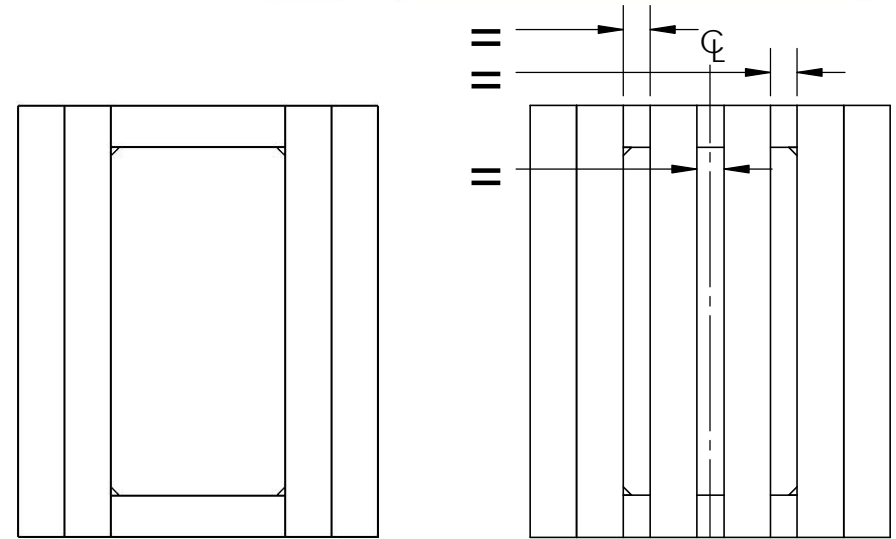

56655

30160

56656

Suggested Tools

(others may be required)

OZCO Project #411 - Wood Picket Fence and Gate with Butterfly Hinges and Latch

Gate step 1

Gate step 2