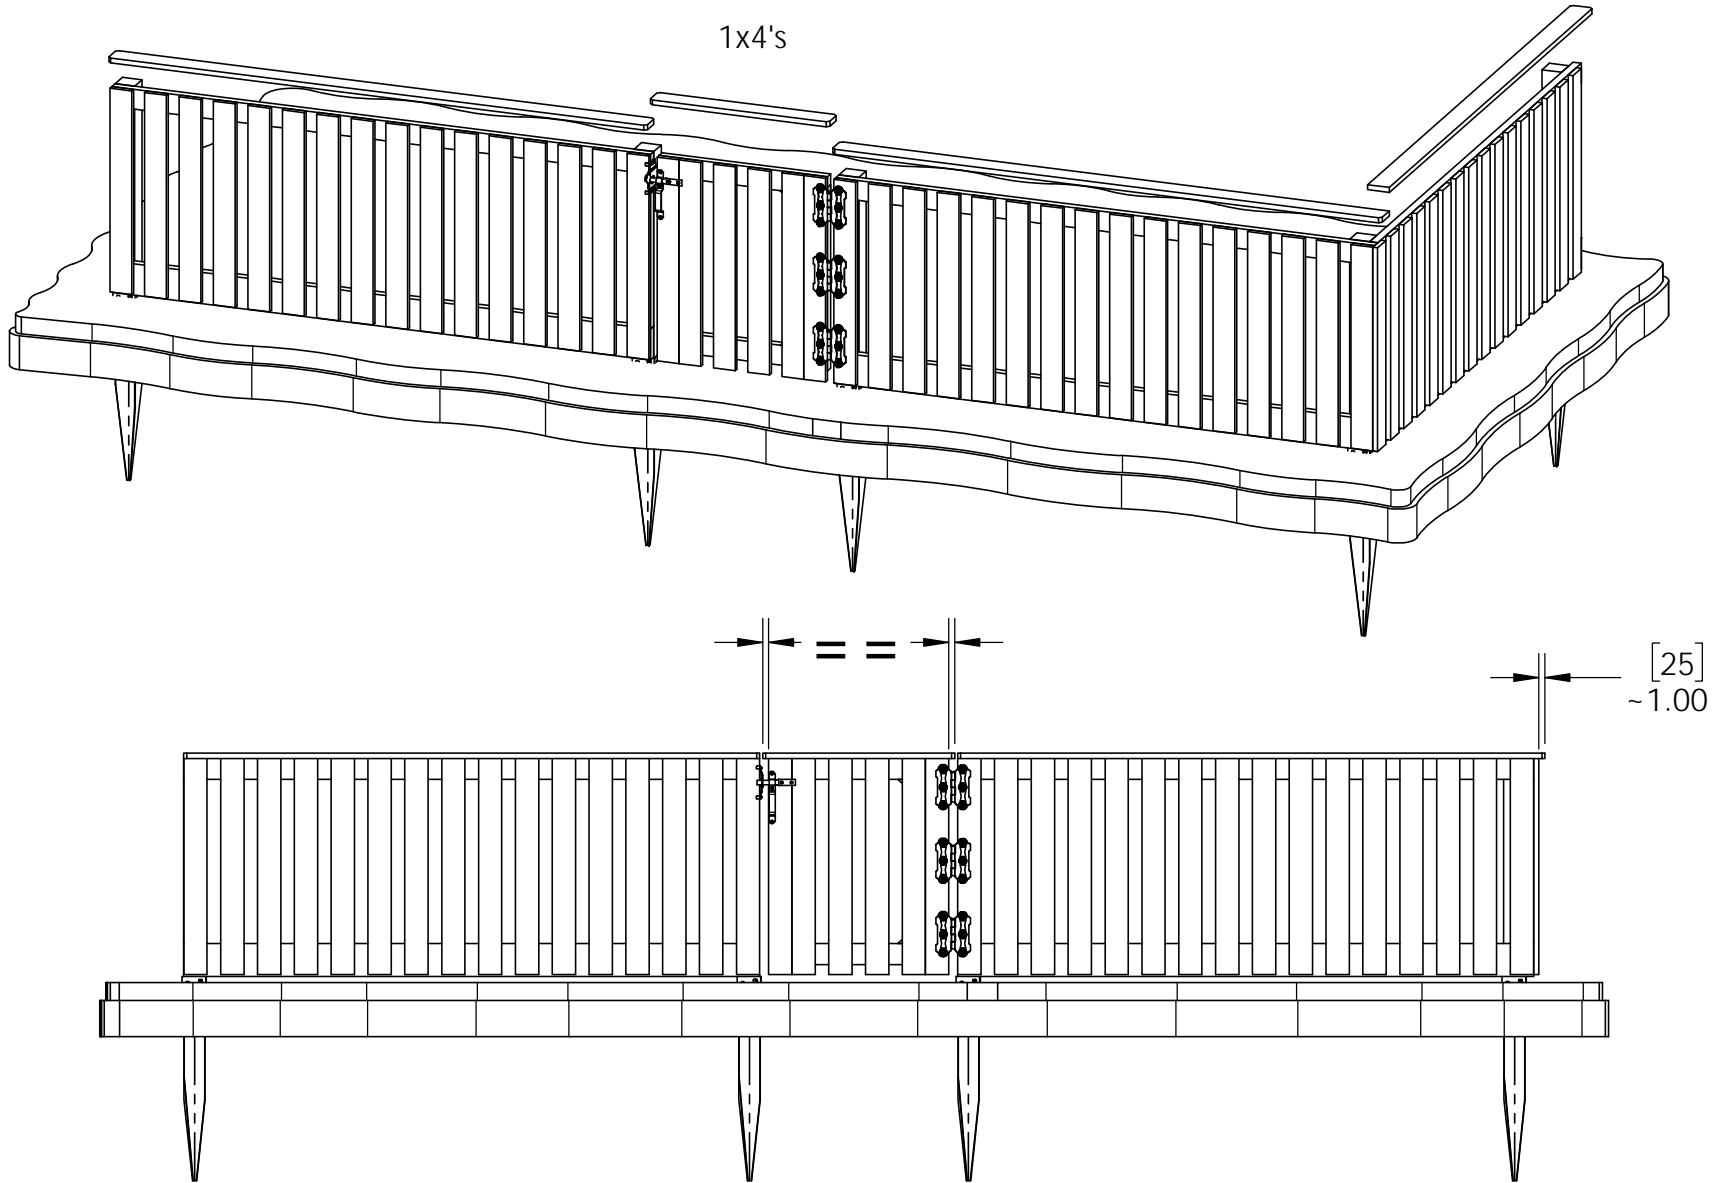

step 5

OZCO Project #411 - Wood Picket Fence and Gate with Butterfly Hinges and Latch

V2.00 - Installation Instructions, Specifications and Project Plans are effective 4/27/2016 . This information is updated periodically and should not be relied upon after 2 years from 4/27/2016 . Please visit OZCOBP.com to get current information.

step 6

OZCO Project #411 - Wood Picket Fence and Gate with Butterfly Hinges and Latch

step 7

OZCO Project #411 - Wood Picket Fence and Gate with Butterfly Hinges and Latch

step 8

OZCO Project #411 - Wood Picket Fence and Gate with Butterfly Hinges and Latch

step 9

OZCO Project #411 - Wood Picket Fence and Gate with Butterfly Hinges and Latch