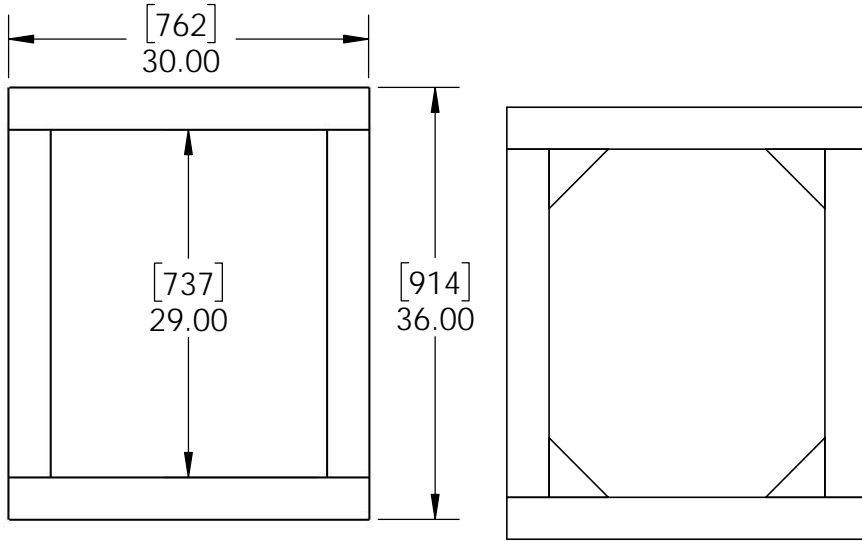

56655

30160

56656

Suggested Tools

(others may be required)

OZCO Project #411 - Wood Picket Fence and Gate with Butterfly Hinges and Latch

Gate step 1

Gate step 2