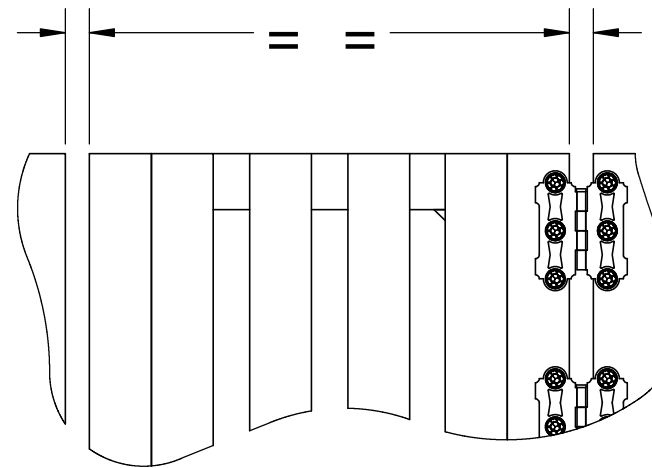

step 7

OZCO Project #411 - Wood Picket Fence and Gate with Butterfly Hinges and Latch