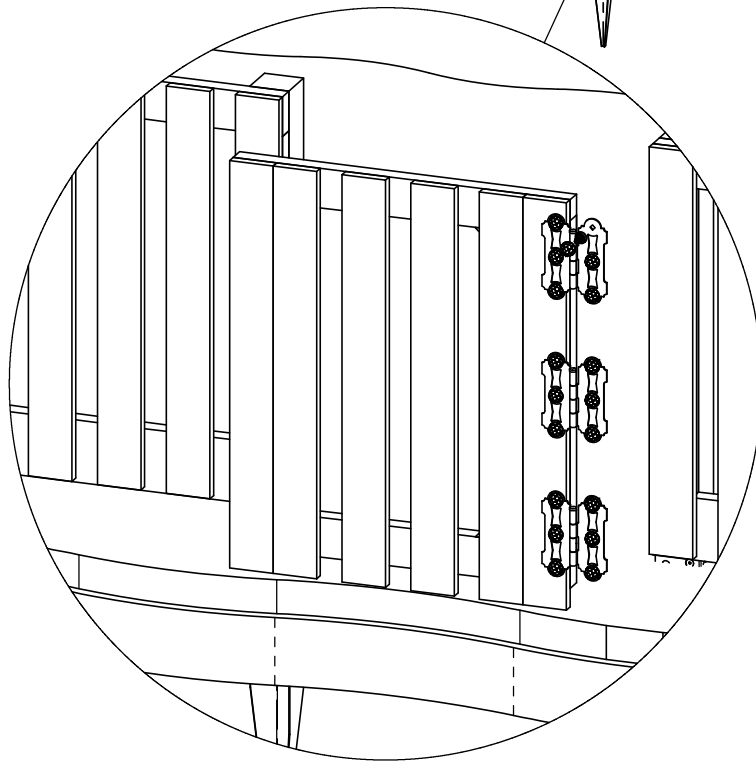

step 7

OZCO Project #411 - Wood Picket Fence and Gate with Butterfly Hinges and Latch