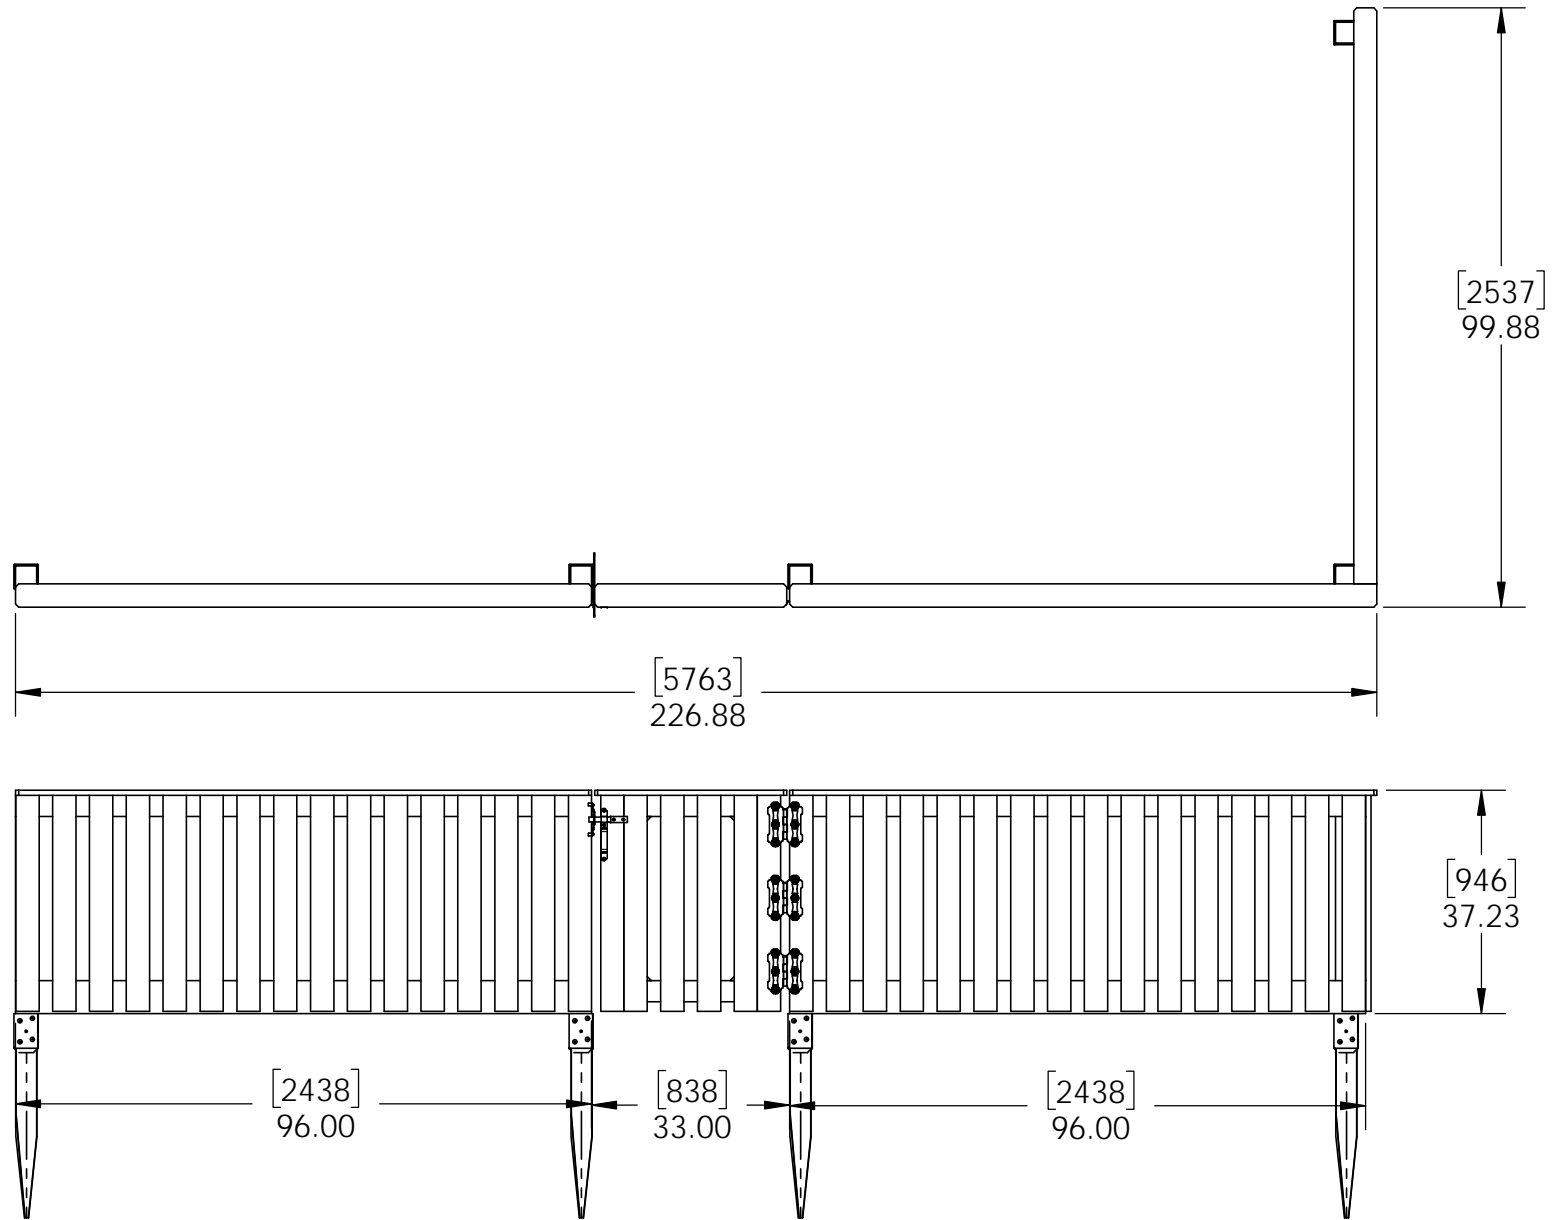

Overview

OZCO Project #411 - Wood Picket Fence and Gate with Butterfly Hinges and Latch