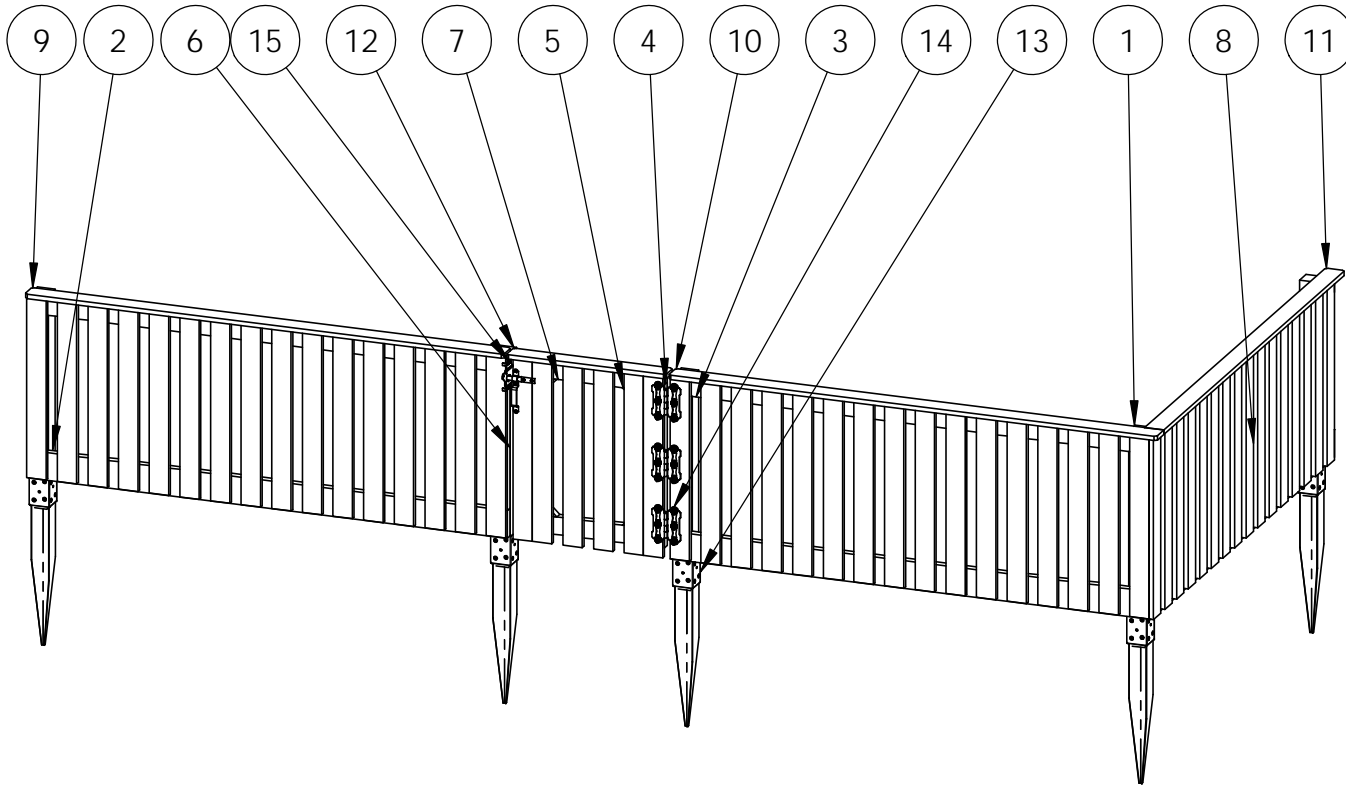

DESIGN

PURCHASE

CONSTRUCT

ENJOY

OZCO Project #411 - Wood Picket Fence and Gate with Butterfly Hinges and Latch

OZCO BUILDING PRODUCTS ■ ■ ■

Overview

OZCO Project #411 - Wood Picket Fence and Gate with Butterfly Hinges and Latch

ITEM NO.	QTY.	PART NUMBER	DESCRIPTION
1	5	4x4 Post	4x4x42.00
2	3	2x6 Board	2x6x96.00
3	3	2x4 Board	2x4x96.00
4	2	2x4 Board	2x4x29.00
5	4	2x4 Board	2x4x7.00
6	2	2x4 Board	2x4x27.36
7	2	2x4 Board	2x4x30.00
8	54	1x4 Cedar Board	1x4x36.00
9	1	1x4 Cedar Board	1x4x96.00
10	1	1x4 Cedar Board	1x4x97.88
11	1	1x4 Cedar Board	1x4x96.00
12	1	1x4 Cedar Board	1x4x32.00
13	5	30160	T4-850, 34", 4X4 Butterfly Hinge Kit (B-HINGE)
14	1	56655	Standard Latch Kit (S-LATCH)
15	1	56656	

Bill of Materials

OZCO Project #411 - Wood Picket Fence and Gate with Butterfly Hinges and Latch

QTY.	PART NUMBER	DESCRIPTION
5	30160	T4-850, 34", 4X4
1	56655	Butterfly Hinge Kit (B-HINGE)
1	56656	Standard Latch Kit (S-LATCH)
3	4x4x8L	4x4x8
3	2x6x8L	2x6x8
4	2x4x8L	2x4x8
2	2x4x6L	2x4x6
28	1x4x6L	1x4x6
2	1x4x8L	1x4x8
1	1x4x10L	1x4x10